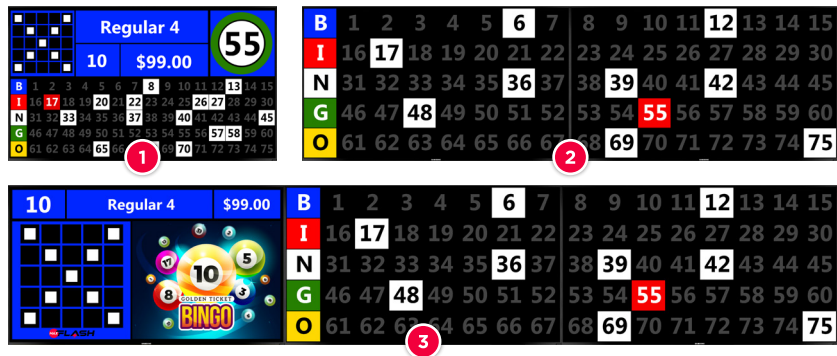

VIDEO FLASHBOARD SYSTEM DESIGNED FOR MAXIMUM IMPACT!

PUT YOUR GAME ON THE BIG SCREEN!

Each MaxFlash RazorPC™ delivers real-time game information to up to three large screen, high-definition video displays. Add a 4th, 5th, or even 6th display with a second RazorPC.

MaxFlash features a variety of flashboard layouts and configurations to accommodate one, two, or three widescreen HDTVs of any size.

- 1 SINGLE SCREEN
- 2 DOUBLE SCREEN
- 3 TRIPLE SCREEN

Display different scenes on each TV (flashboard, last ball called, custom graphic, etc.)