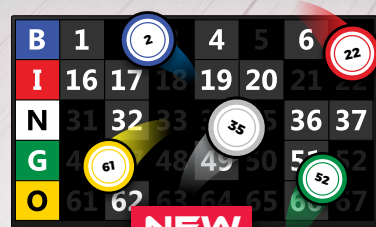

BALL CALL ANIMATIONS