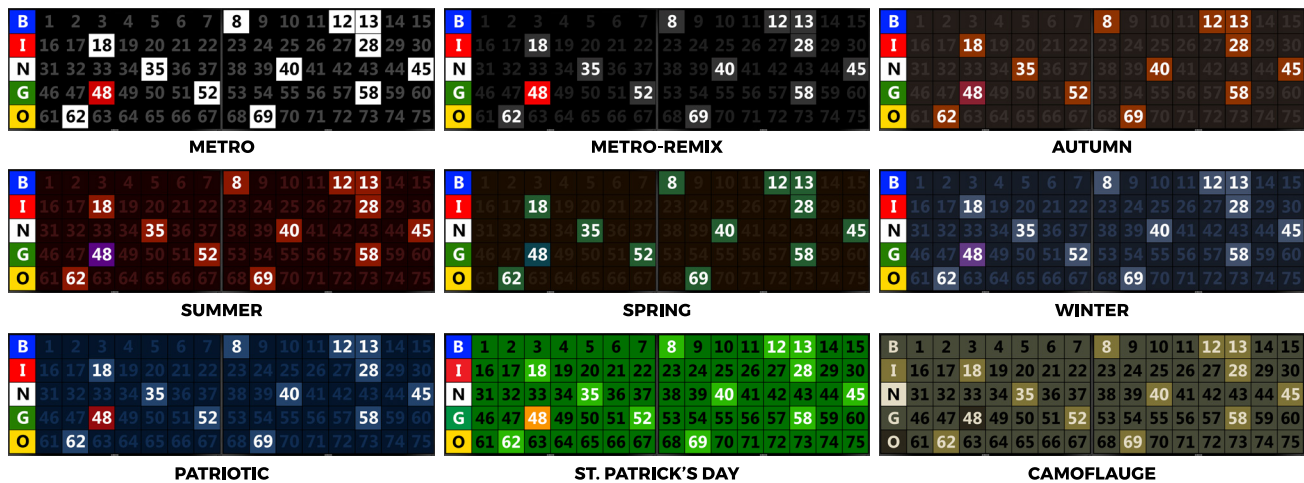

Change up the color theme as the seasons change, for holidays, or for special events.